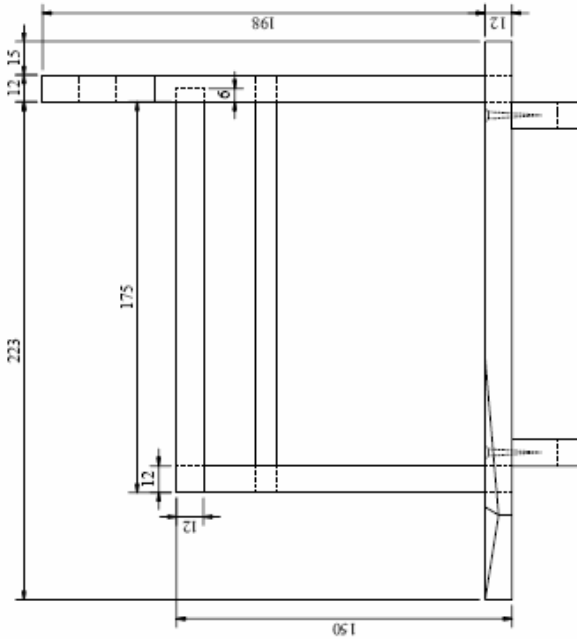

# Construction Studies Practical 2006

Create an Assembly and Save As CS Practical 06

# Display Stand/Seastán Taispeántais

Elevation/Aghaidhchló

Plan/Bonnhchló

Note: Hand up this examination paper to the Superintendent at the end of the examination  
Nóta: Tabhair ar ais an scrúdaire seo do Fhachtóir ag deireadh an scrúdaire